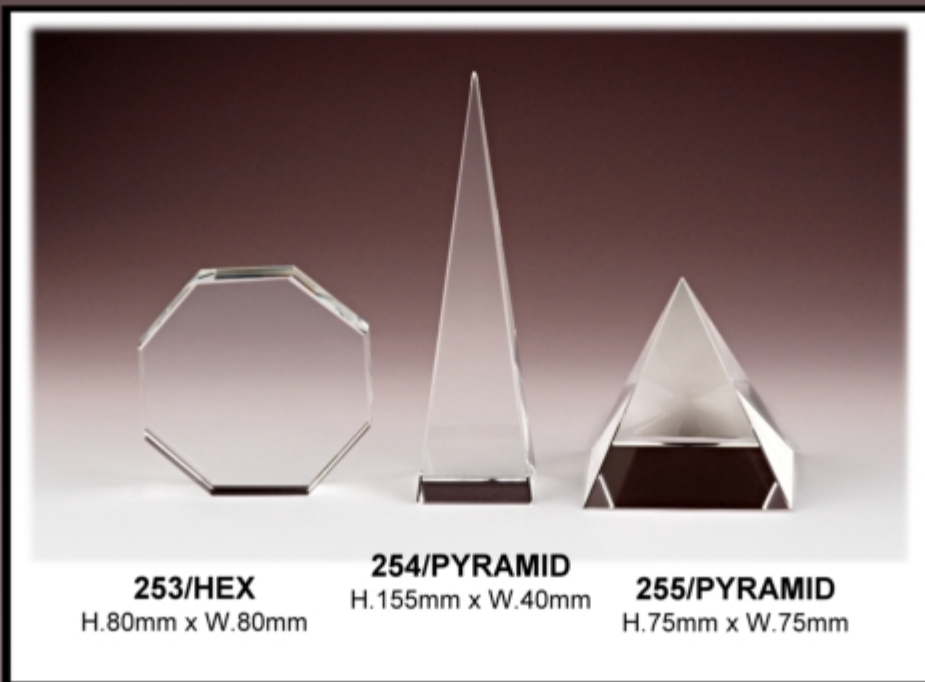

226/7"
180mm

226/9"
230mm

226/11"
280mm

Please note
Pinths & Bands
Included
with these items

227/7"
180mm

227/9"
230mm

227/11"
280mm

228/11"
280mm

2412/4" 10cm
2412/5" 12.5cm
2412/6" 15cm
2412/7" 17.5cm
2412/8" 20cm

251/BLOCK
H.205mm x W.240mm

252/HEX
H.100mm x W.85mm

253/HEX
H.80mm x W.80mm

254/PYRAMID
H.155mm x W.40mm

255/PYRAMID
H.75mm x W.75mm

256/FOOTBALL
H.175mm x W.75mm

257/LRG FOOTBALL
H.220mm x W.140mm

258/EARTH
H.340mm x W.140mm

Corporate Glassware

261/RUGBY
H.105mm x W.130mm

262/VASE H.270mm x W.130mm
263/VASE H.230mm X W.115mm
264/VASE H.180mm X W.90mm

265/Diamond
H.180mm x W.120mm