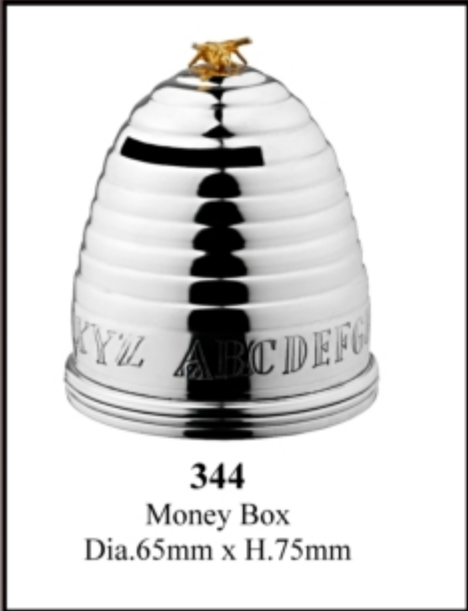

328/Flask
Cartridge drinks flask

3211/Photo
Clay Pigeon
Photo Frame

The Honey Bee Collection

Childs Christening Gifts

341
Tooth Holder
Dia.30mm x H.40mm

342
Dummy
Dia.50mm

344
Money Box
Dia.65mm x H.75mm

343
Rattle
Dia.40mm x H.90mm

345
Hair Holder
Dia.45mm x H.55mm

346
Napkin Ring
Dia.45mm x H.30mm

347
Egg Cup
Dia.45mm x H.50mm

Fine British Sterling Silver
Prices may vary subject to
changes in the cost of silver

Selection of made to measure corporate and incentive Awards